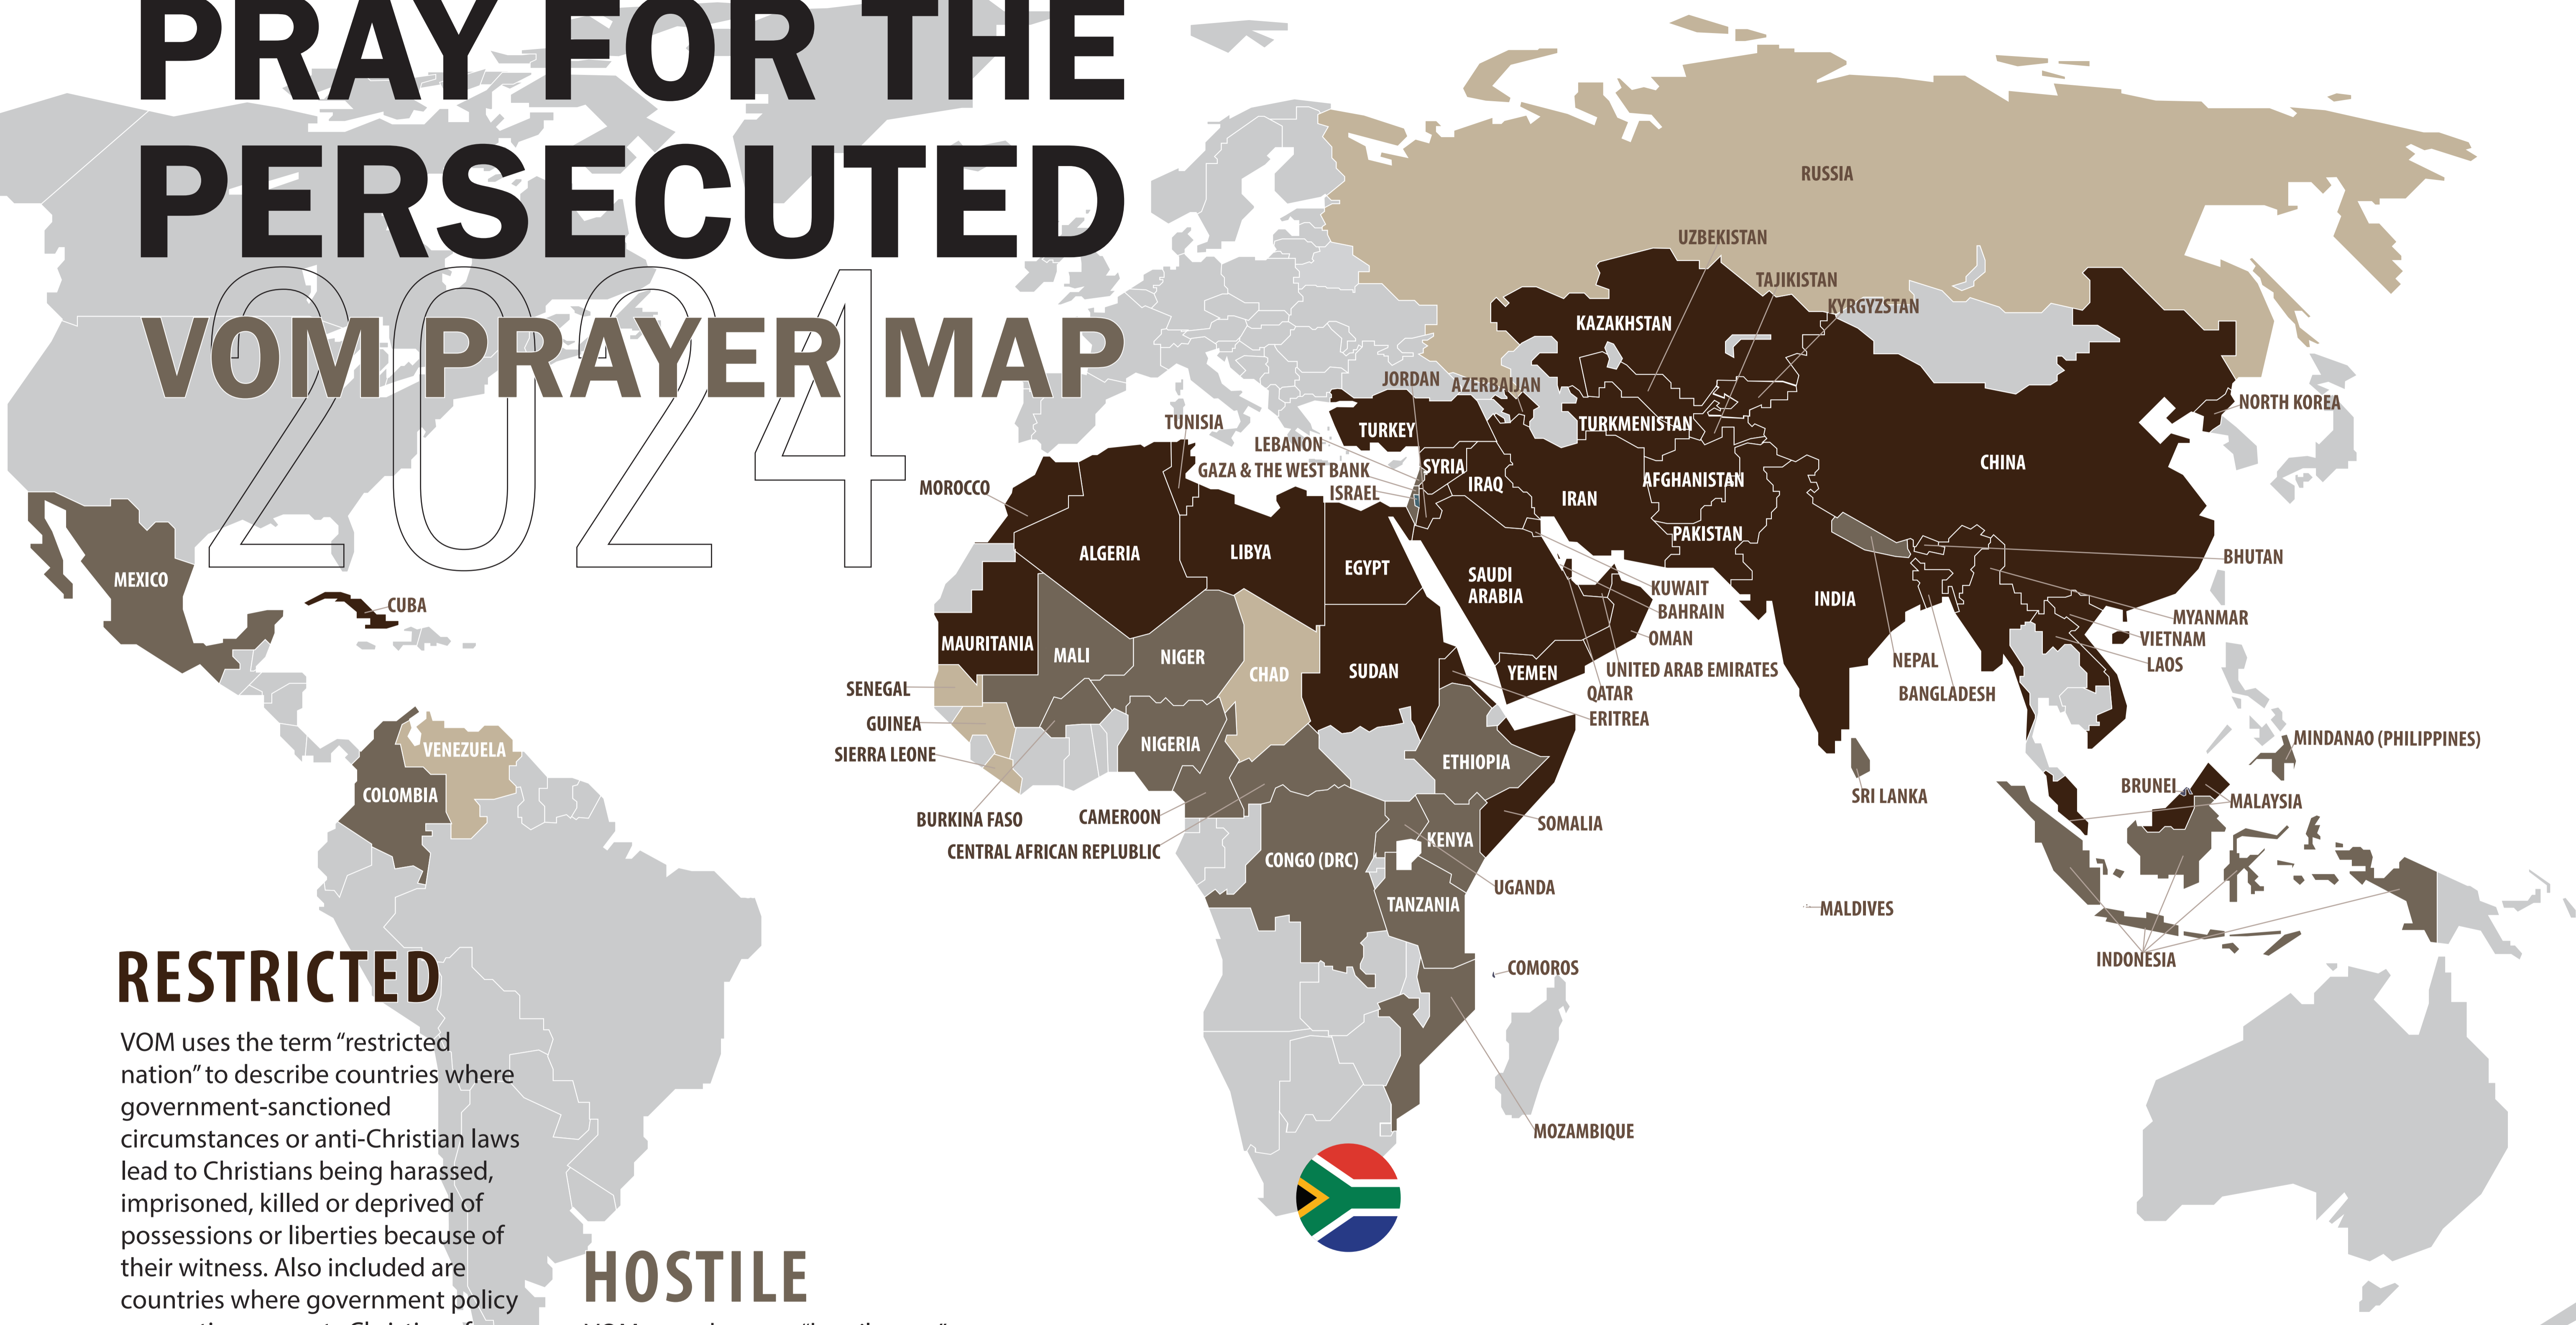

# PRAY FOR THE PERSECUTED

## VOM PRAYER MAP 2024

### RESTRICTED

VOM uses the term “restricted nation” to describe countries where government-sanctioned circumstances or anti-Christian laws lead to Christians being harassed, imprisoned, killed or deprived of possessions or liberties because of their witness. Also included are countries where government policy or practice prevents Christians from obtaining Bibles or other Christian literature. Christians in restricted nations often also experience persecution from family, community members and/or political groups, which VOM refers to as acts that are “hostile” toward Christian witness.

### HOSTILE

VOM uses the term “hostile area” to identify nations or large areas of nations where governments may attempt to provide protection for the Christian population but Christians are still routinely persecuted by family, friends, neighbors or political groups because of their witness.